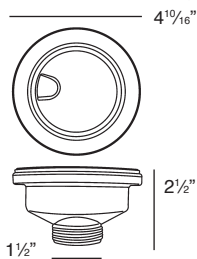

Features

- 32³/₈" (823) x 18⁷/₆₄" (460) x 8" (203) undermount kitchen sink.
- Double equal compartments.
- 20 gauge 304 stainless steel.
- Rear center drain location.
- Brushed finish.
- Superior undercoating for added sound insulation.
- 3mm sound deadening pads on all 4 sink sides and bottom. Up to 3 times heavier than competitive models.
- 4" corner radius.
- Fits 36" base cabinet width.

Warranty

- Lifetime Limited Warranty

Model	SUDE32188
Overall Dimensions	L32 ³ / ₈ " x W18 ⁷ / ₆₄ " x D8" 823 x 460 x 203
Bowl Dimensions (Left)	L14 ⁹ / ₁₆ " x W16 ¹ / ₃₂ " x D8" 370 x 407 x 203
Bowl Dimensions (Right)	L14 ⁹ / ₁₆ " x W16 ¹ / ₃₂ " x D8" 370 x 407 x 203
Drain holes:	3 ⁵ / ₈ " (92mm)
Shipping Weight	21 lbs.
Material	20 gauge 304 stainless steel
Installation	under counter mounted
Required	template, included

Codes/Standards

ASME A112.19.3/CSA B45.4

Notes

Install this product according to the installation instructions.

Optional Accessories

TSGM3218E2 Bottom Sink Grid Set

2210R Covered Flip Top Sink Strainer.

Water drains easily when cover is in place. Cover flips up with easy touch. Cover makes a flat surface at the sink bottom that prevents food waste from getting into the strainer basket for easy sink clean up. Polypropylene housing. Fits standard 3¹/₂" opening.

2310 Remote Covered Flip Top Sink Strainer.

Turn the remote knob to open and close drain. Water drains easily when cover is in place. Cover flips up with easy touch. Cover makes a flat surface at the sink bottom that prevents food waste from getting into the strainer basket for easy sink clean up. Polypropylene housing. Fits standard 3¹/₂" opening. 1³/₈" hole required in countertop for remote installation. Remote cable 25¹/₂" L.