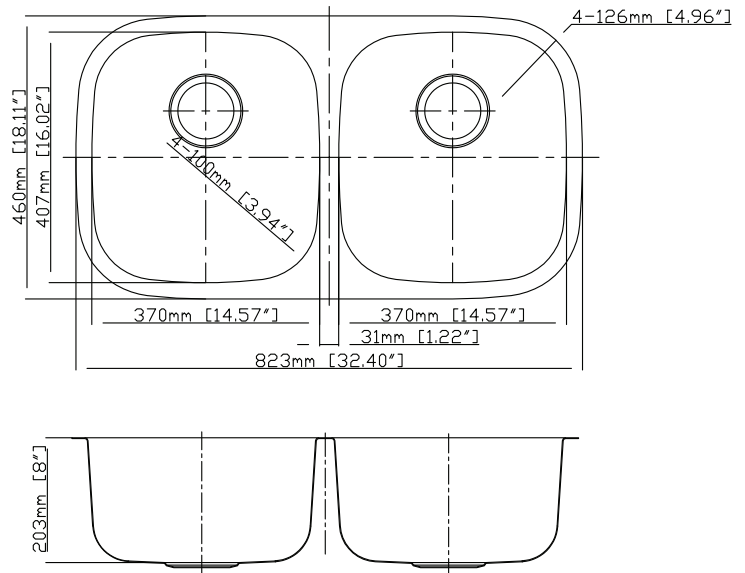

Features

- 32³/₈" (823) x 18⁷/₆₄" (460) x 8" (203) undermount kitchen sink.
- Double equal compartments.
- 20 gauge 304 stainless steel.
- Rear center drain location.
- Brushed finish.
- Superior undercoating for added sound insulation.
- 3mm sound deadening pads on all 4 sink sides and bottom. Up to 3 times heavier than competitive models.
- 4" corner radius.
- Fits 36" base cabinet width.

Components

- Product includes:
Cutout Template
Installation Hardware
Installation Instructions

shown with Transolid
T3550-PC faucet

Options

- TSGM3218E2 Stainless Steel Bottom Sink Grid Set
- TCBM1517 Bamboo Cutting Board
- 2210R Covered Sink Strainer
- 4010 Covered Disposer Strainer

Warranty

- Lifetime Limited Warranty

Model	SUDE32188
Overall Dimensions	L32 ³ / ₈ " x W18 ⁷ / ₆₄ " x D8" 823 x 460 x 203
Bowl Dimensions (Left)	L14 ⁹ / ₁₆ " x W16 ¹ / ₃₂ " x D8" 370 x 407 x 203
Bowl Dimensions (Right)	L14 ⁹ / ₁₆ " x W16 ¹ / ₃₂ " x D8" 370 x 407 x 203
Drain holes:	3 ⁵ / ₈ " (92mm)
Shipping Weight	21 lbs.
Material	20 gauge 304 stainless steel
Installation	under counter mounted
Required	template, included