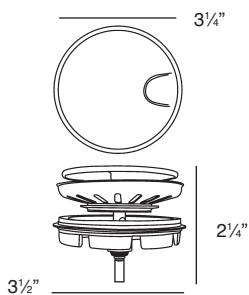

4010 Covered Flip Top Disposer Strainer.

Water drains easily when cover is in place. Cover flips up with easy touch. Polypropylene housing. Top mount installation for 3¹/₂" opening.