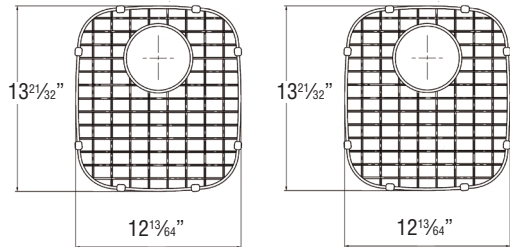

Features

- 32³/₈" (823) x 18⁷/₆₄" (460) x 8" (203) undermount kitchen sink.
- Double equal compartments.
- 20 gauge 304 stainless steel.
- Rear center drain location.
- Brushed finish.
- Superior undercoating for added sound insulation.
- 3mm sound deadening pads on all 4 sink sides and bottom. Up to 3 times heavier than competitive models.
- 4" corner radius.
- Fits 36" base cabinet width.

Warranty

- Lifetime Limited Warranty

Model	SUDE32188
Overall Dimensions	L32 ³ / ₈ " x W18 ⁷ / ₆₄ " x D8" 823 x 460 x 203
Bowl Dimensions (Left)	L14 ⁹ / ₁₆ " x W16 ¹ / ₃₂ " x D8" 370 x 407 x 203
Bowl Dimensions (Right)	L14 ⁹ / ₁₆ " x W16 ¹ / ₃₂ " x D8" 370 x 407 x 203
Drain holes:	3 ⁵ / ₈ " (92mm)
Shipping Weight	21 lbs.
Material	20 gauge 304 stainless steel
Installation	under counter mounted
Required	template, included

Codes/Standards

ASME A112.19.3/CSA B45.4

Notes

Install this product according to the installation instructions.

Optional Accessories

TSGM3218E2 Bottom Sink Grid Set

2210R Covered Flip Top Sink Strainer.

Water drains easily when cover is in place. Cover flips up with easy touch. Cover makes a flat surface at the sink bottom that prevents food waste from getting into the strainer basket for easy sink clean up. Polypropylene housing. Fits standard 3¹/₂" opening.

2310 Remote Covered Flip Top Sink Strainer.

Turn the remote knob to open and close drain. Water drains easily when cover is in place. Cover flips up with easy touch. Cover makes a flat surface at the sink bottom that prevents food waste from getting into the strainer basket for easy sink clean up. Polypropylene housing. Fits standard 3¹/₂" opening. 1³/₈" hole required in countertop for remote installation. Remote cable 25¹/₂" L.