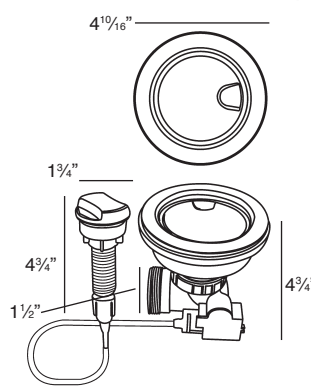

Components

- Product includes:
Cutout Template
Installation Hardware
Installation Instructions

shown with Transolid
T3550-PC faucet

Options

- TSGM3218E2 Stainless Steel Bottom Sink Grid Set
- TCBM1517 Bamboo Cutting Board
- 2210R Covered Sink Strainer
- 4010 Covered Disposer Strainer

Warranty

- Lifetime Limited Warranty

Model	SUDE32188
Overall Dimensions	L32 ³ / ₈ " x W18 ⁷ / ₆₄ " x D8" 823 x 460 x 203
Bowl Dimensions (Left)	L14 ⁹ / ₁₆ " x W16 ¹ / ₃₂ " x D8" 370 x 407 x 203
Bowl Dimensions (Right)	L14 ⁹ / ₁₆ " x W16 ¹ / ₃₂ " x D8" 370 x 407 x 203
Drain holes:	3 ⁵ / ₈ " (92mm)
Shipping Weight	21 lbs.
Material	20 gauge 304 stainless steel
Installation	under counter mounted
Required	template, included

Codes/Standards

ASME A112.19.3/CSA B45.4

Notes

Install this product according to the installation instructions.

Optional Accessories

TSGM3218E2 Bottom Sink Grid Set

2210R Covered Flip Top Sink Strainer.

Water drains easily when cover is in place. Cover flips up with easy touch. Cover makes a flat surface at the sink bottom that prevents food waste from getting into the strainer basket for easy sink clean up. Polypropylene housing. Fits standard 3¹/₂" opening.

2310 Remote Covered Flip Top Sink Strainer.

Turn the remote knob to open and close drain. Water drains easily when cover is in place. Cover flips up with easy touch. Cover makes a flat surface at the sink bottom that prevents food waste from getting into the strainer basket for easy sink clean up. Polypropylene housing. Fits standard 3¹/₂" opening. 1³/₈" hole required in countertop for remote installation. Remote cable 25¹/₂" L.