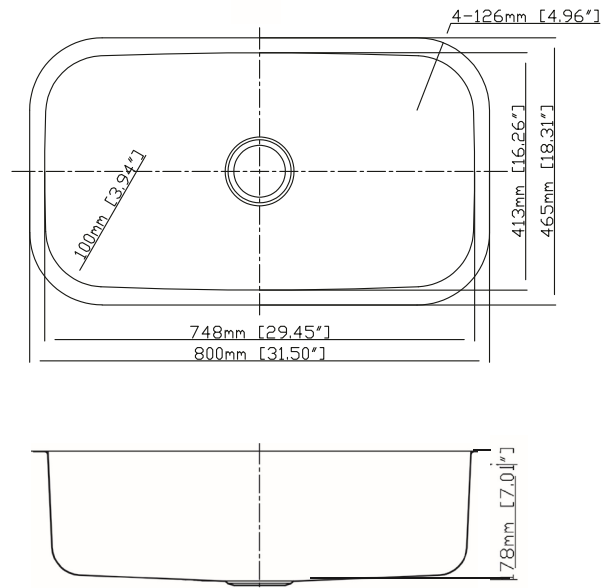

Features

- 31½" (800) x 18⅝" (465) x 7" (178) undermount kitchen sink.
- Super single compartment that is the size of a double bowl sink.
- 20 gauge 304 stainless steel.
- Center drain location.
- Brushed finish.
- Superior undercoating for added sound insulation.
- 3mm sound deadening pads on all 4 sink sides and bottom. Up to 3 times heavier than competitive models.
- 4" corner radius.
- Fits 36" base cabinet width.

Components

Product includes:
Cutout Template
Installation Hardware
Installation Instructions

Options

TSGM32181 Stainless Steel Bottom Sink Grid
TCBM1517 Bamboo Cutting Board
2210R Covered Sink Strainer or
4010 Covered Disposer Strainer

Warranty

- Lifetime Limited Warranty

Specified Model

Model	SUSS32187
Overall Dimensions	L31½" x W18⅝" x D7" 800 x 465 x 178
Bowl Dimensions	L29 ²⁹ / ₆₄ " x W16 ¹⁷ / ₆₄ " x D7" 748 x 413 x 178
Drain hole:	3 ⁵ / ₈ " (92mm)
Shipping Weight	17 lbs.
Material	20 gauge 304 stainless steel
Installation	under counter mounted
Required	template, included