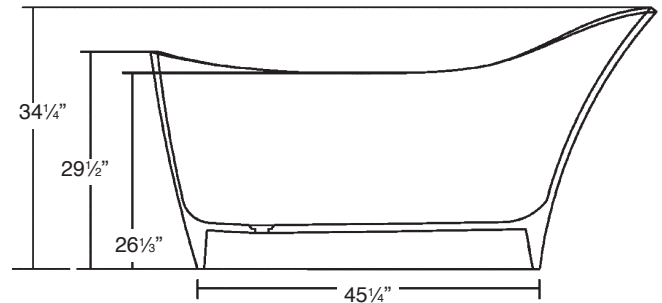

FEATURES

- 66.93" x 29.53" x 34.25/29.52" freestanding bathtub.
- Resin stone material.
- End drain location. Spring-loaded chrome finish bottom drain included.
- Built-in overflow.
- 10 Year Limited Residential Warranty
3 Year Commercial Warranty

COLORS/FINISH

- 01 White
- (V) velvet finish

Specified Model

Model	SVL6730
Dimensions	L66 ⁵⁹ / ₆₄ " x W29½" x H34¼" / 29½"
Drain Outlet	End
Water Capacity	82 gallons
Cubic Feet	54.37
Item Weight	428 lbs.
Shipping Weight	538 lbs.
Material	Resin Stone
Installation	freestanding, floor mounted
Required	floor or wall mount faucet not supplied