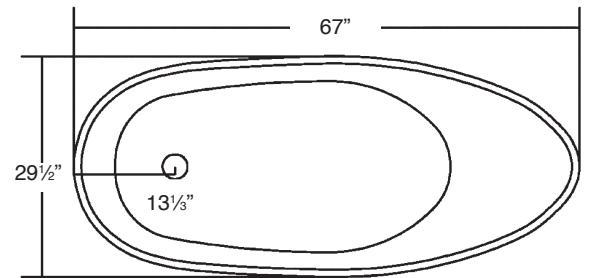

FEATURES

- 66.93" x 29.53" x 34.25/29.52" freestanding bathtub.
- Resin stone material.
- End drain location. Spring-loaded chrome finish bottom drain included.
- Built-in overflow.
- 10 Year Limited Residential Warranty
3 Year Commercial Warranty

COLORS/FINISH

- 01 White
- (V) velvet finish

Specified Model

Model	SVL6730
Dimensions	L66 ⁵⁹ / ₆₄ " x W29½" x H34¼" / 29½"
Drain Outlet	End
Water Capacity	82 gallons
Cubic Feet	54.37
Item Weight	428 lbs.
Shipping Weight	538 lbs.
Material	Resin Stone
Installation	freestanding, floor mounted
Required	floor or wall mount faucet not supplied