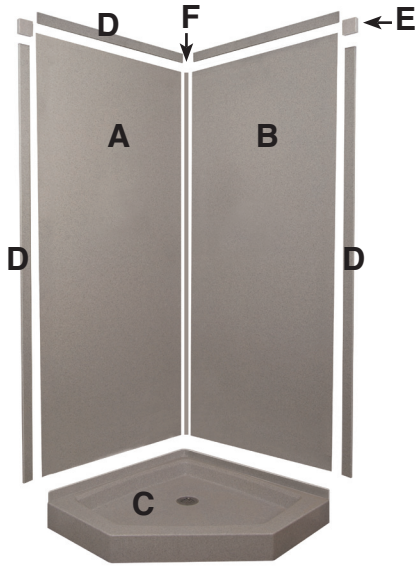

36" x 36" neo angle shower walls WK36NE

INSTALLATION NOTES:

This product is to be installed according to the installation guide supplied with shower walls. This product designed to be installed over clean, smooth tile, waterproof drywall or cement board. If installing directly over tile, remove all loose pieces and fill for a consistent, smooth substrate.

Outside Finish Edge Trim fits along the top of the wall panels and down the outer edge of the wall panel sides to the shower base.

The solid surface corner blocks (set of 2) used at the top outside corners of the walls for a decorative finished appearance.

Inside Corner Cove Molding (2 pieces) included for out of square installation.

	MODEL #	DESCRIPTION
	WK36NE72	3-piece Wall Kit - 72" H
	WK36NE96	3-piece Wall Kit - 96" H
A		Left End Wall (1 panel)
B		Right End Wall (1 panel)
C	PAN3636NCC	Shower Base - center drain

DECOR

OPTIONS: ACCESSORIES

Available for on-site installation. Must be ordered separately. See Accessories Specification for further information.