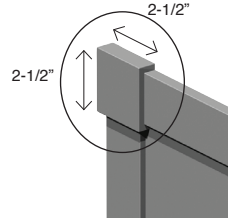

## INSTALLATION NOTES:

This product is to be installed according to the installation guide supplied with shower walls. This product designed to be installed over clean, smooth tile, waterproof drywall or cement board. If installing directly over tile, remove all loose pieces and fill for a consistent, smooth substrate.

**D. Outside Finish Edge Trim**

Outside Finish Edge Trim fits along the top of the wall panels and down the outer edge of the wall panel sides to the shower base.

**E. Corner Block Trim**

The solid surface corner blocks (set of 2) used at the top outside corners of the walls for a decorative finished appearance.