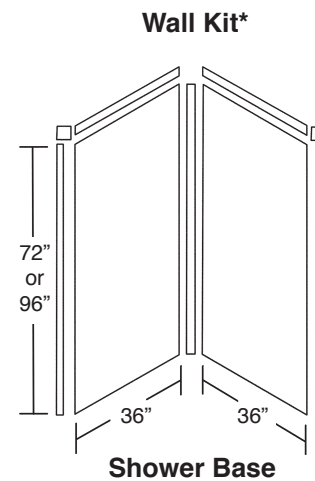

*Can be trimmed to fit