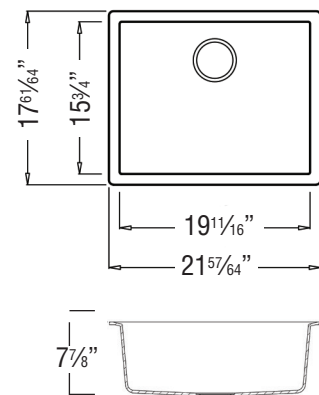

FEATURES

- 21^{57/64}" x 17^{61/64}" x 7^{7/8}" single bowl sink.
- Thin 13/64" (5mm) micro edge provides seamless intergration with the countertop.
- Sink can be installed 3 ways: integral, undermount or top mount.
- Transolid Zero NANOTEK sink material combines a mix of 6 innovative acrylic resins with characteristics never achieved before - CERAMIC NANO PARTICLES+.
- 100% stain repellent. UV protection, no discoloration over time. Improved resistant to thermal shock (+50%). Antibacterial protection. Smoother, harder resistance to scratches.
- 100% HD real colors. Improved ease of cleaning with an even smoother surface to make it easier to clean.
- Lifetime Limited Residential Warranty

NANOTEK

Specified Model

Model	ZTSB2218
Overall Dimensions	L21 ^{57/64} " x W17 ^{61/64} " x D7 ^{7/8} "
Bowl Dimensions	L19 ^{11/16} " x W15 ^{3/4} " x D7 ^{7/8} "
Faucet Holes	0
Shipping Weight	30 lbs.
Material	NANOTEK silQ®granite
Installation	integral, undermount, or top mount
Required	1 sink strainer not supplied